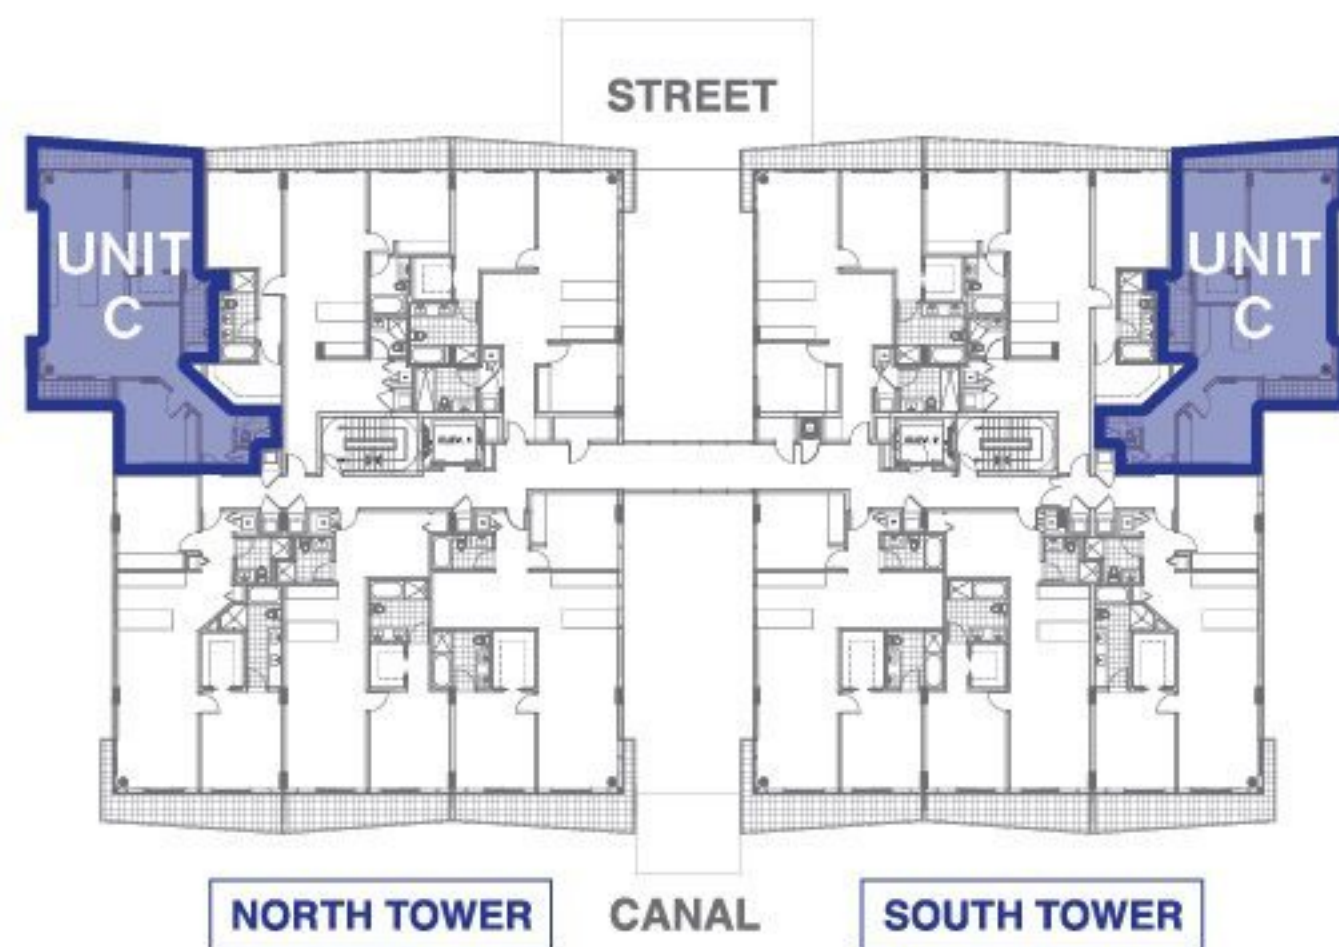

UNIT C

2 BEDROOM, 2 BATHROOM

TOTAL AC AREA: 1276 SQFT

TOTAL AC AREA: 118.54 M²

All dimensions, specifications and features are approximate and subject to change without notice.