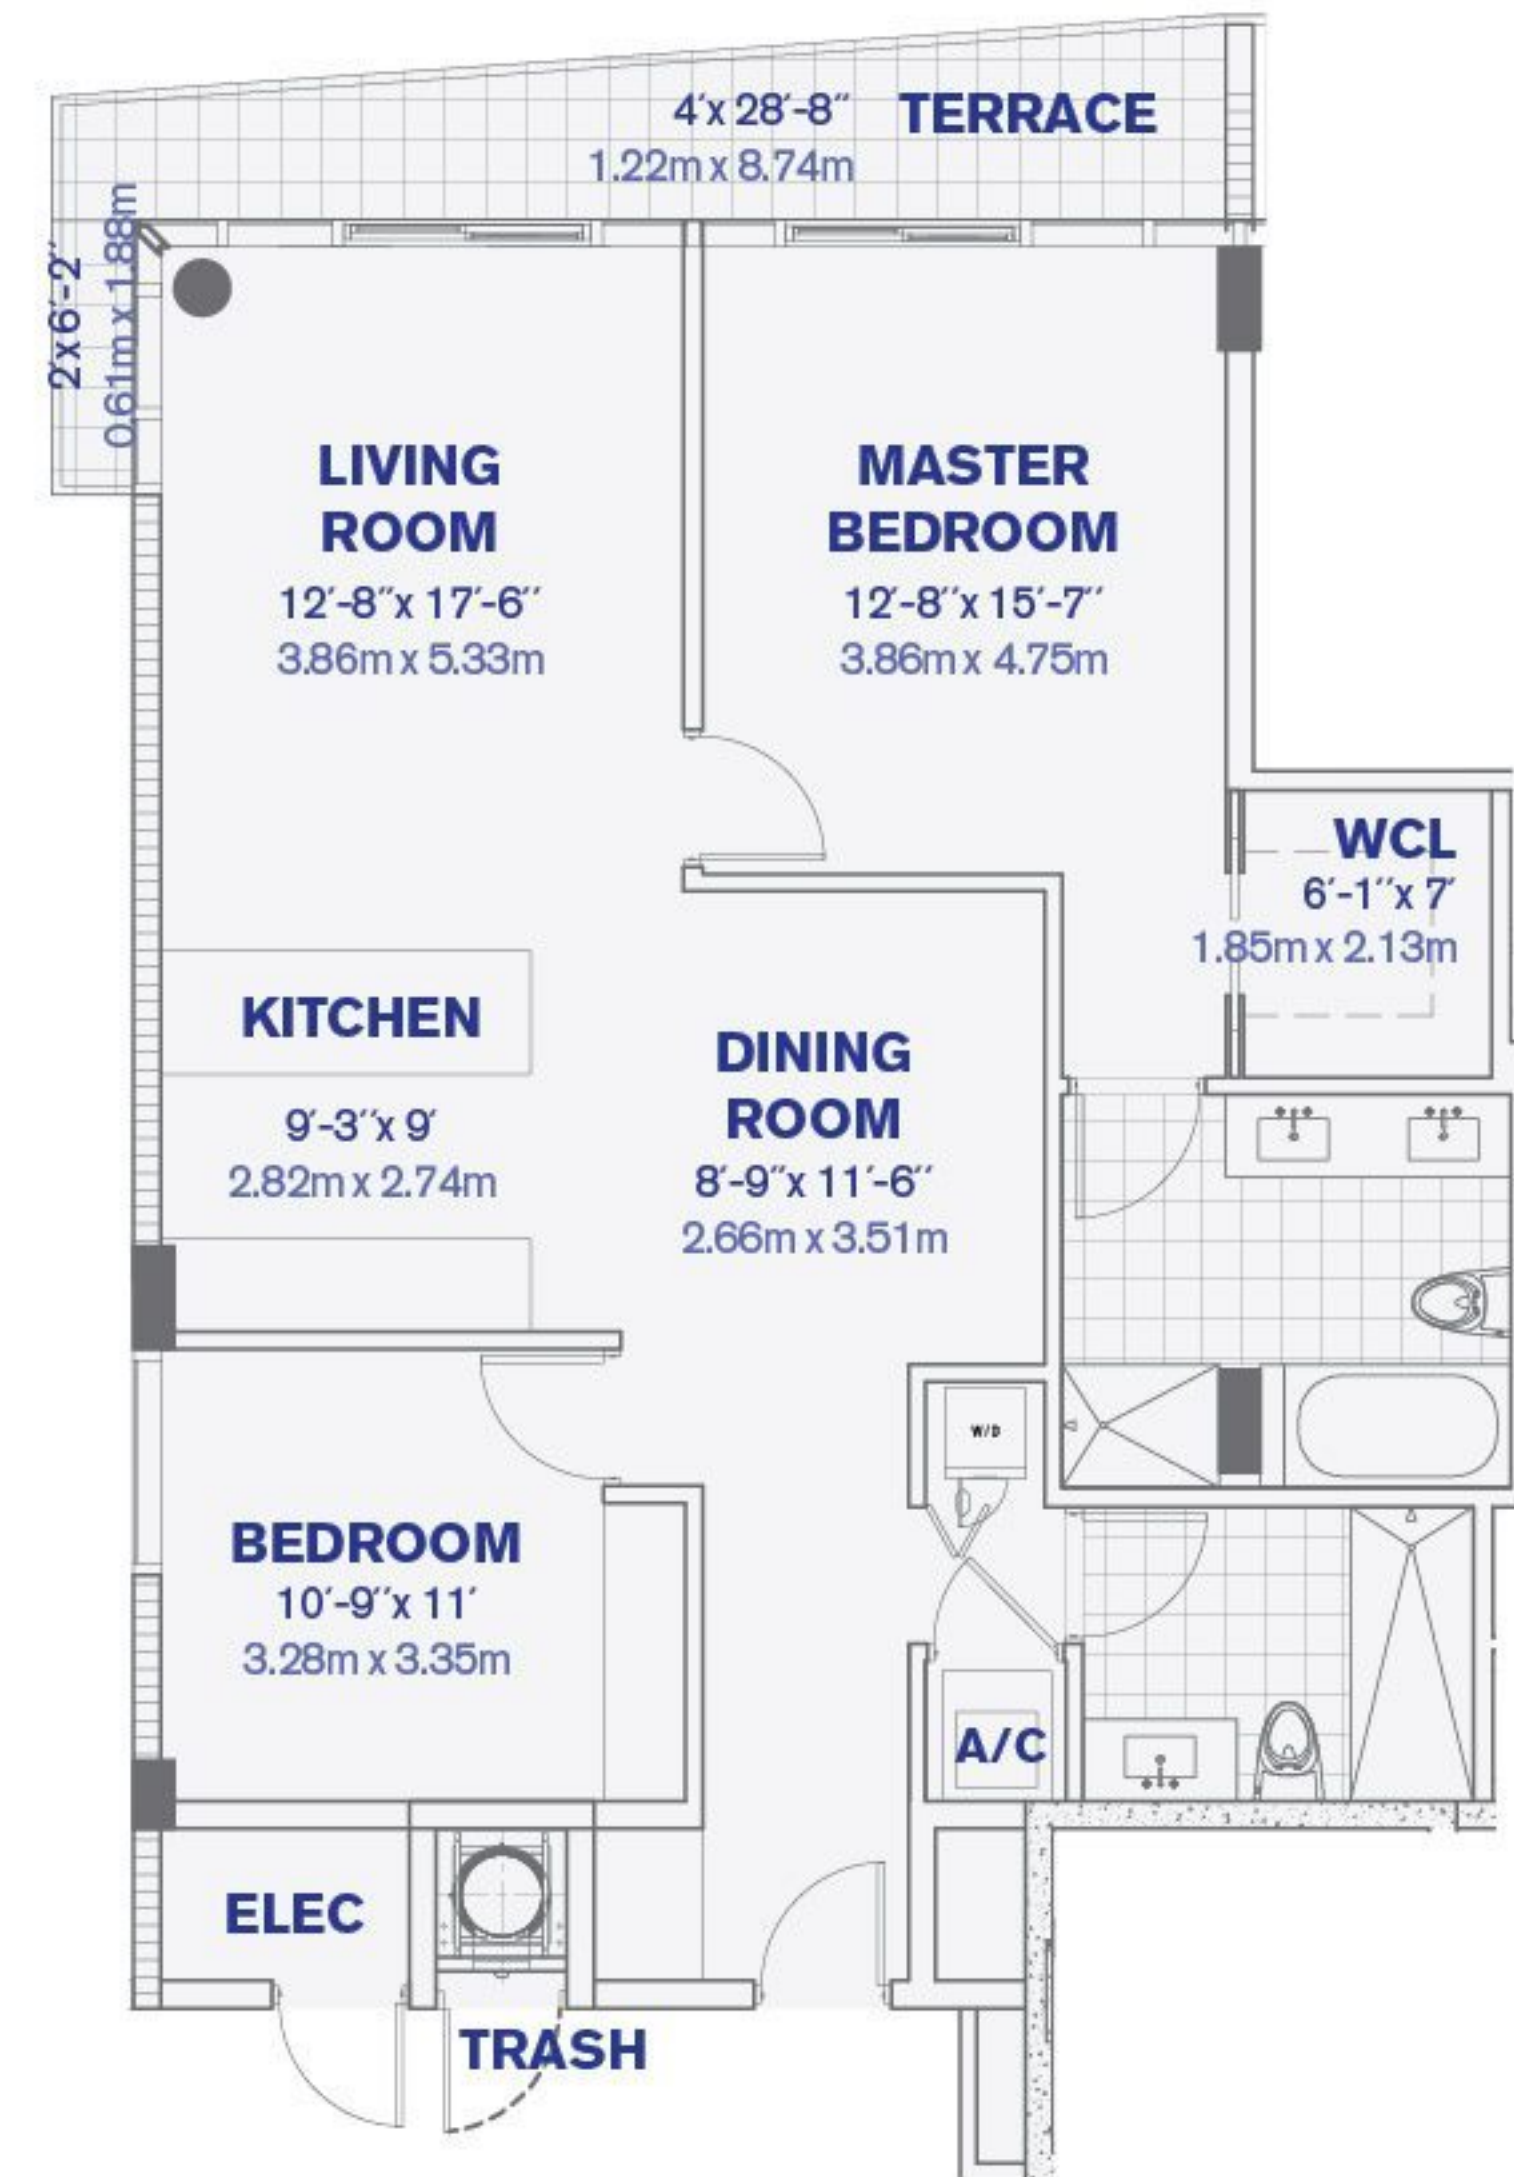

UNIT A

2 BEDROOM + 2 BATHROOM

TOTAL AC AREA: 1240 SQFT

TOTAL AC AREA: 115.20 M²

All dimensions, specifications and features are approximate and subject to change without notice.