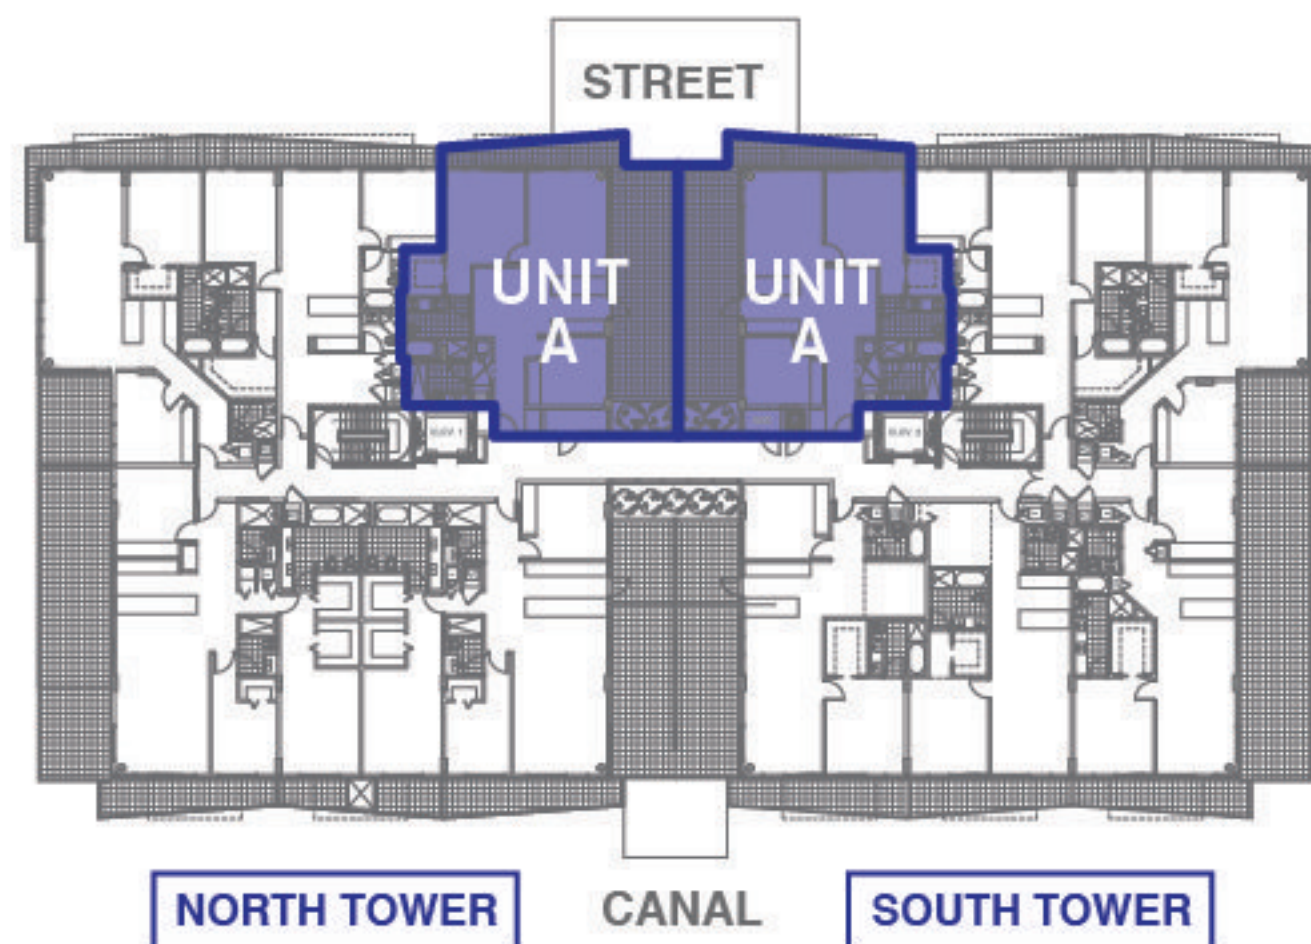

UNIT A
2 BEDROOM + 2 BATHROOM
TOTAL AC AREA: 1240 SQFT
TOTAL AC AREA: 115.20 M²

All dimensions, specifications and features are approximate and subject to change without notice.