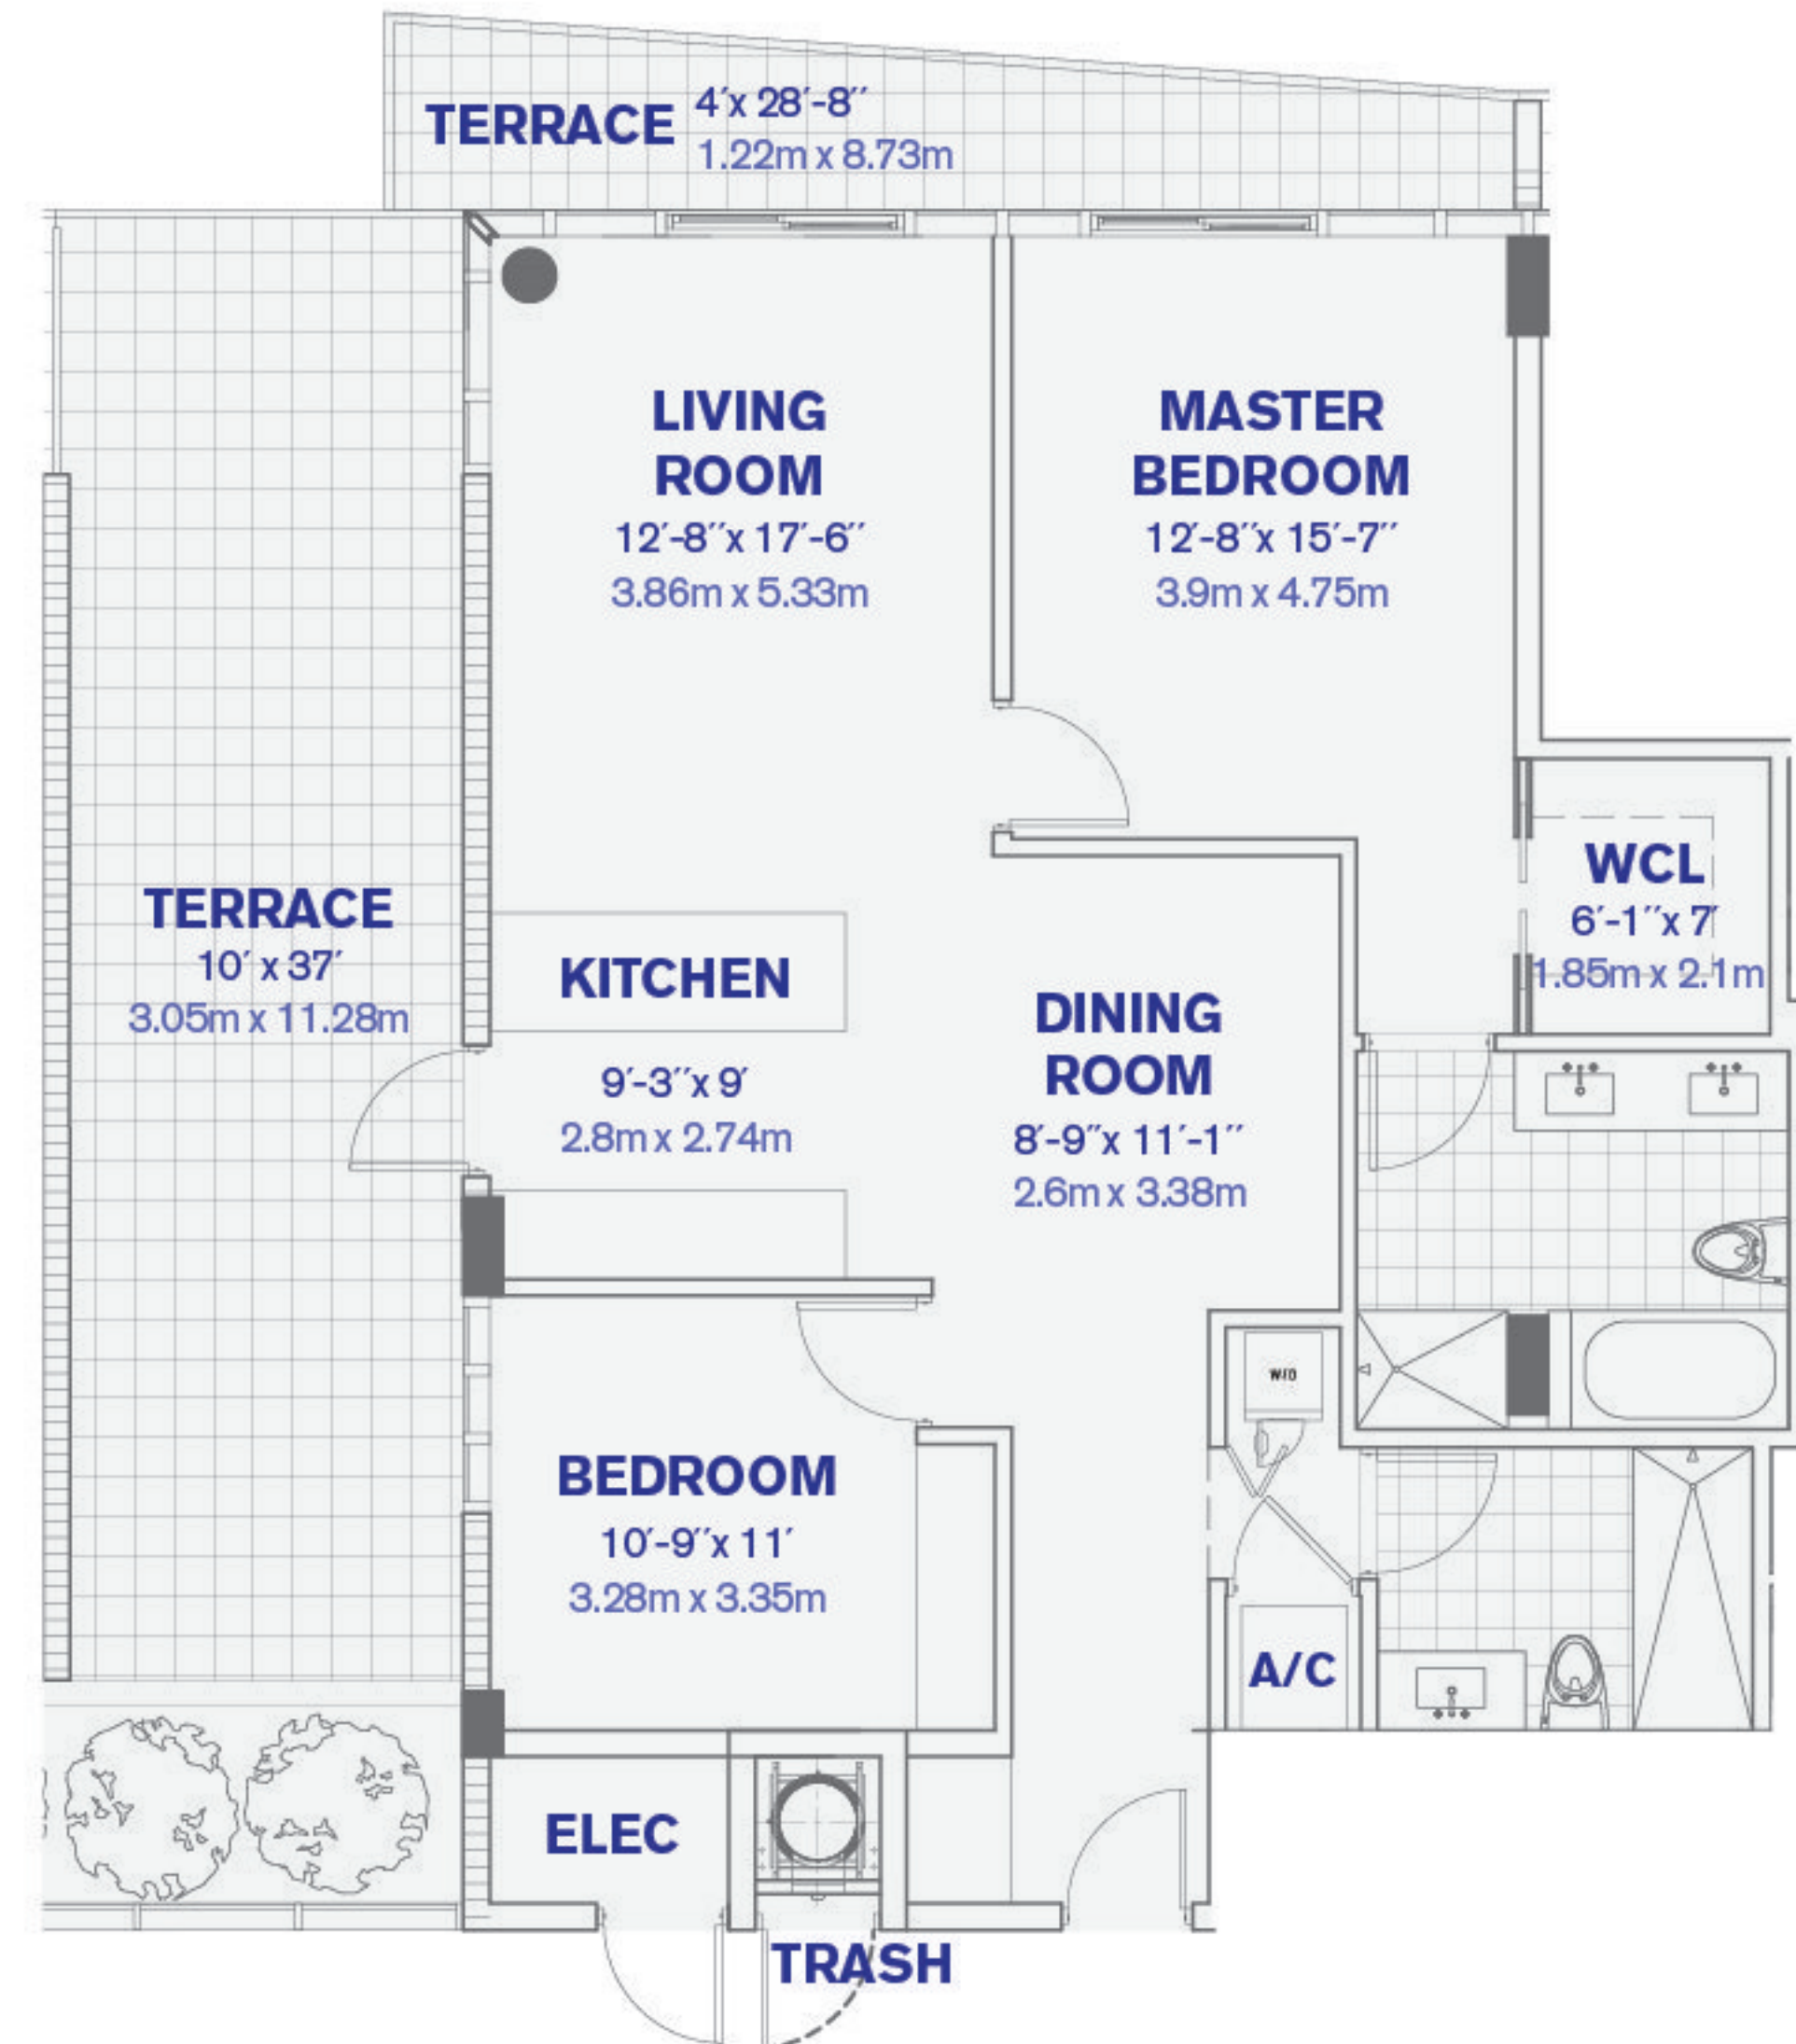

UNIT A
2 BEDROOM + 2 BATHROOM
TOTAL AC AREA: 1240 SQFT
TOTAL AC AREA: 115.20 M²

All dimensions, specifications and features are approximate and subject to change without notice.